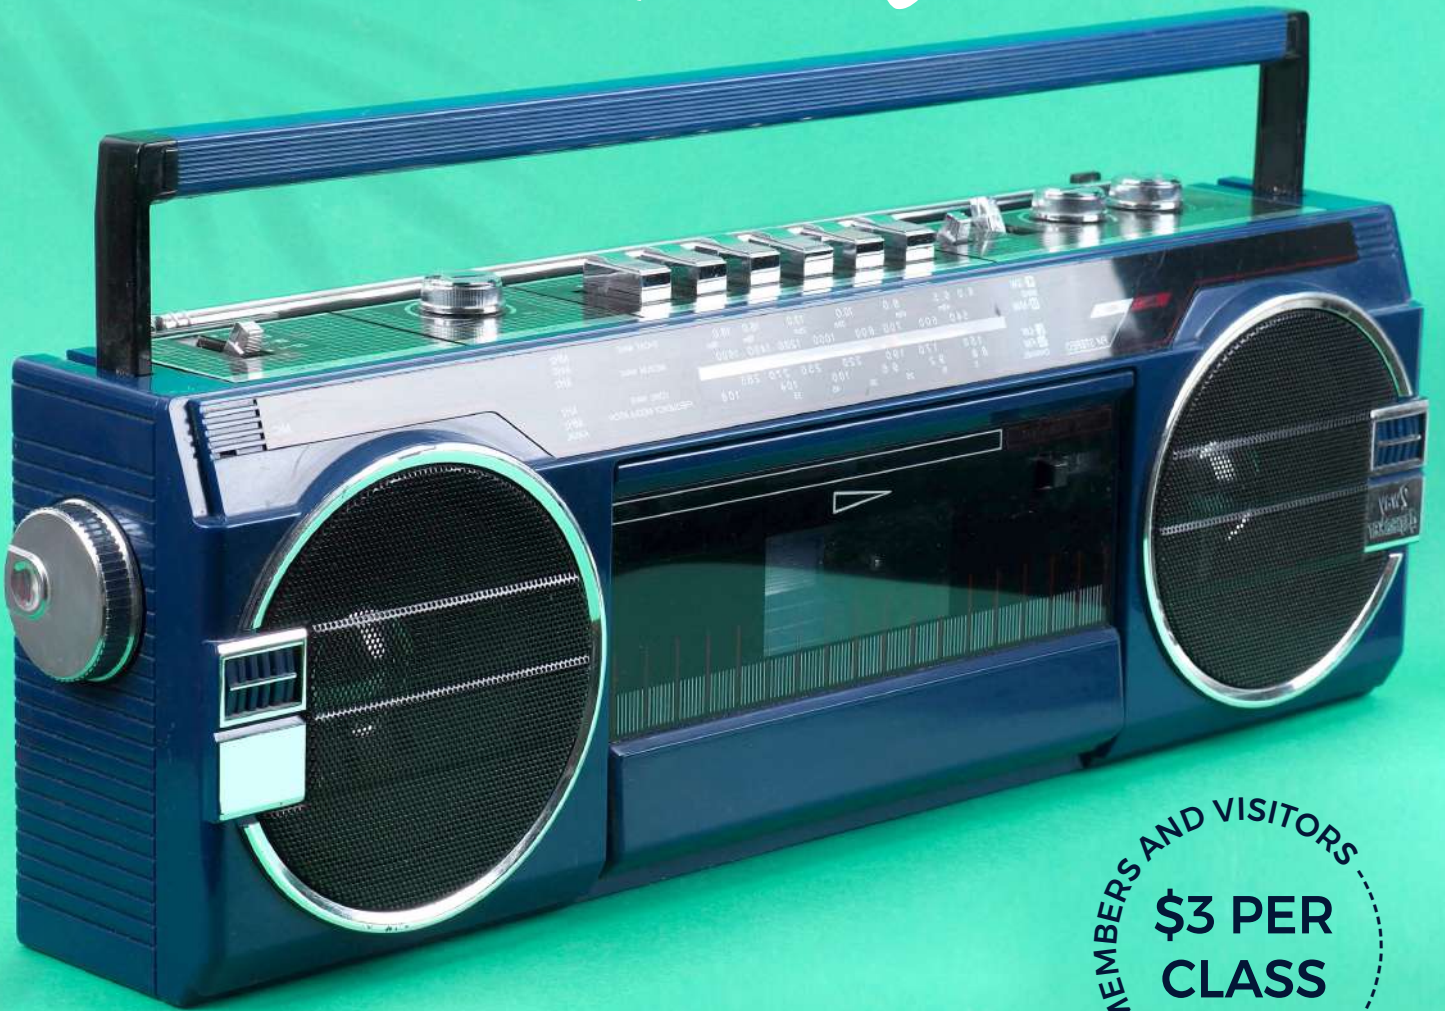

ZUMBA

in the sunroom

MEMBERS AND VISITORS
$3 PER CLASS

EVERY WEDNESDAY FROM 10.15AM